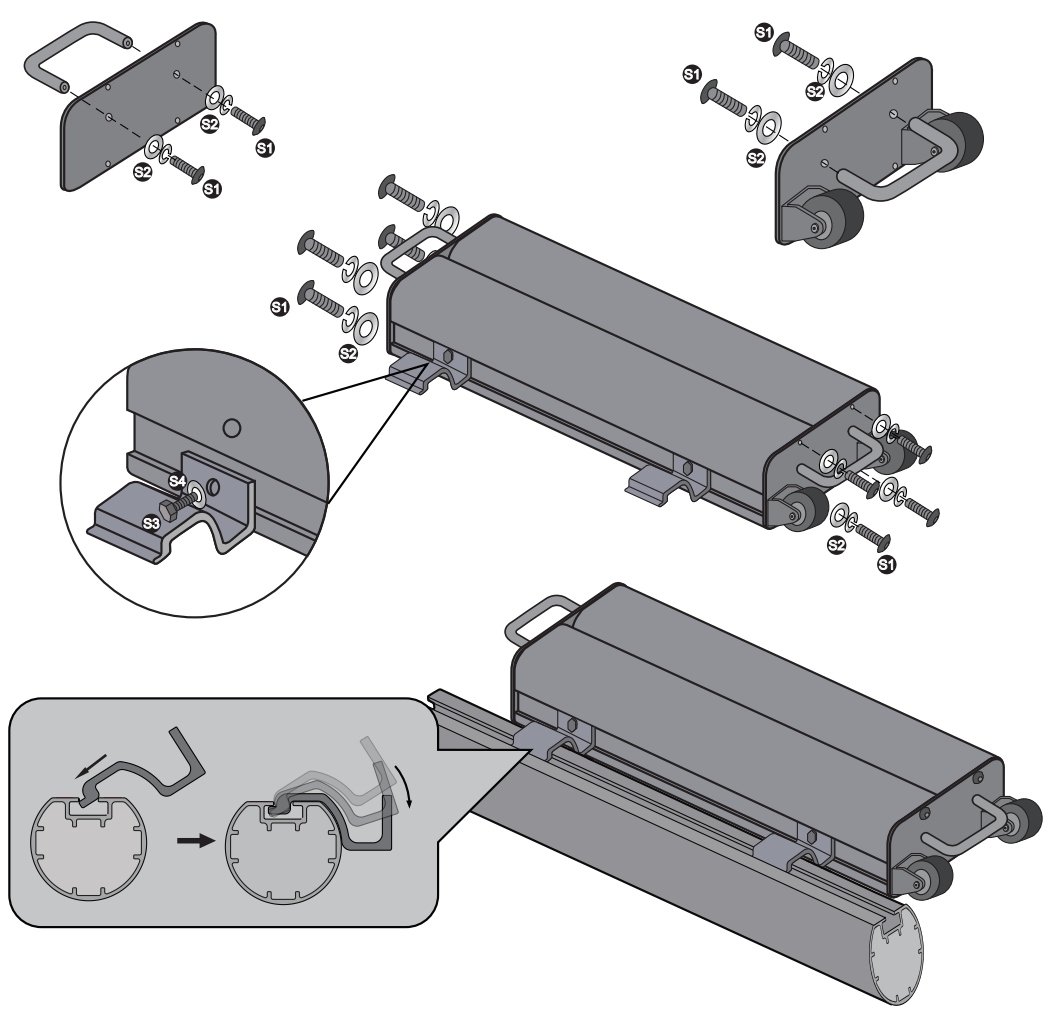

## 42.90.60.00 - EXIT Scala Counterweight (25 kg.)

Contact:  
 Dutch Toys Group  
 Fabriekstraat 17e  
 P.O. Box 369, 7000AJ Doetinchem  
 The Netherlands  
[info@exittoys.com](mailto:info@exittoys.com)

*EXIT is a registered trade mark of Dutch Toys Group*